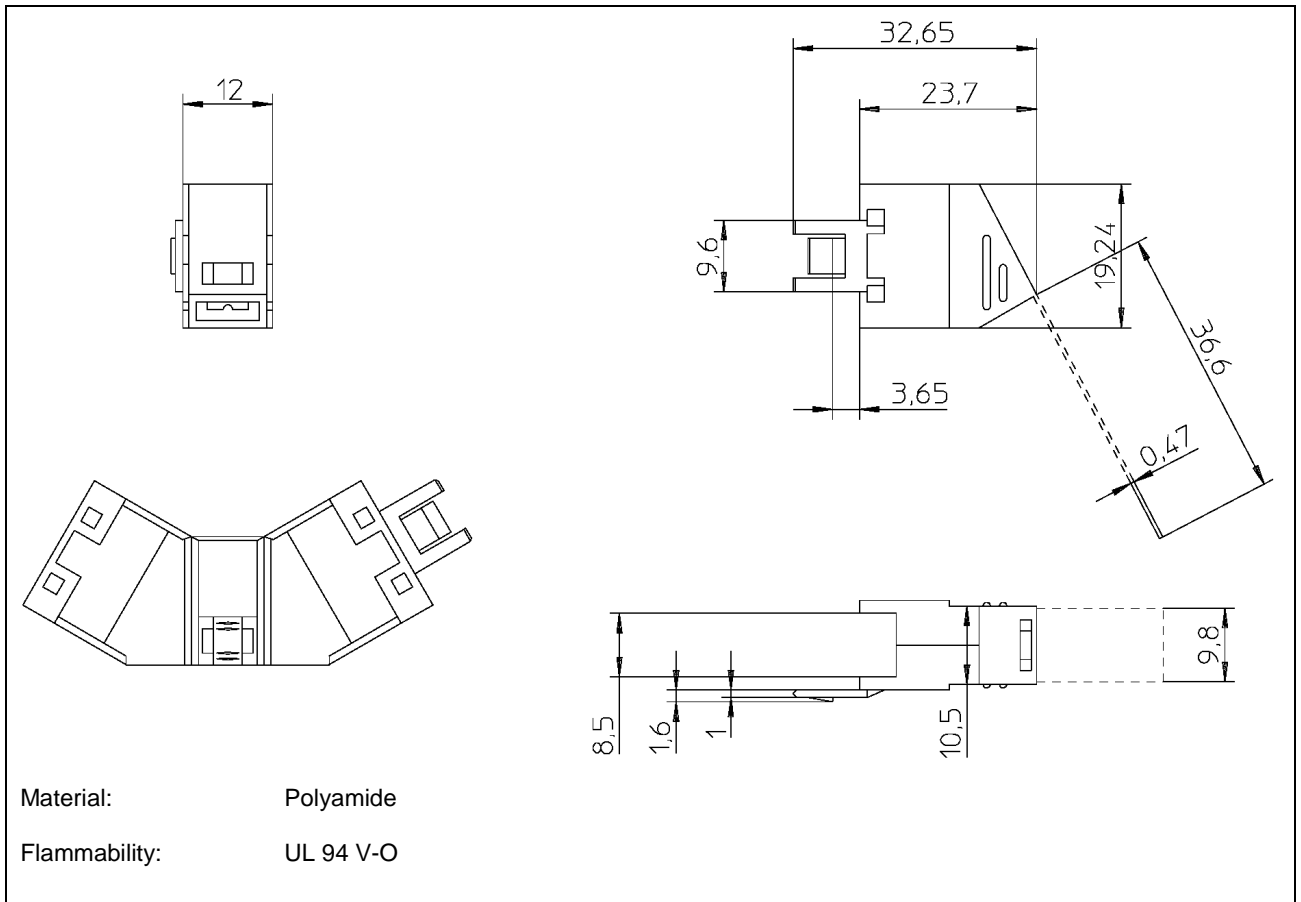

HOUSING FOR C/4 CONNECTOR

## ONE MODULE HOUSING FOR C/4 AND C/8 FEMALE CONNECTORS

### Ordering Code

Black/White	Black/White	
C/4H	C/4H*1	
C/4H-IK	C/4H-IK*1	
C/4H-ML	C/4H-ML*1	
C/4H-ML-IK	C/4H-ML-IK*1	