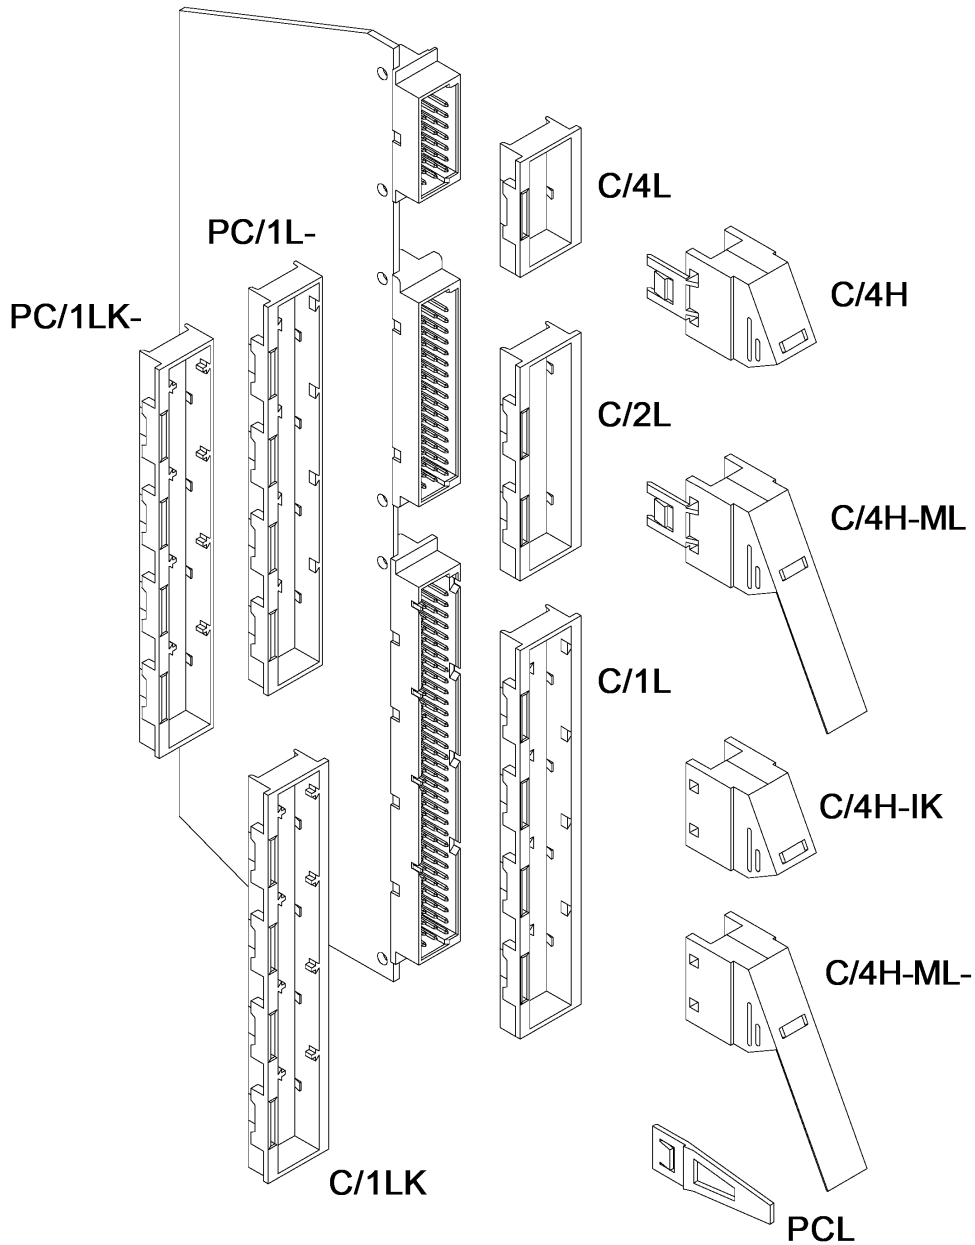

LOCKING FRAMES FOR BACKPANEL SHROUDS AND MALE CONNECTORS

Material: Glass fiber filled polyester

Flammability: UL 94 V-O

Colour: Grey

Valukumpu Oy ■ Raivaajantie 1 ■ FI-80100 Joensuu ■ Finland
■ Tel. +358-13-564 320 ■ Fax +358-13-313 3600 ■ www.valukumpu.fi
■ e-mail: sales @valukumpu.fi

Valukumpu Oy

Rev. 1.1

LOCKING FRAMES FOR BACKPANEL SHROUDS AND MALE CONNECTORS

Ordering Code

C/1L		
C/1LK		with coding
PC/1L-8680		
PC/1LK-8681		with coding
C/2L		
C/2LK		with coding
C/4L		