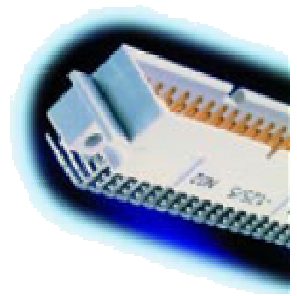

CONNECTOR HOUSING SYSTEM
HOUSINGS FOR C-AND R-TYPE CONNECTORS

Material: PC
Flammability: UL 94 V-O
Colour: Grey

Valukumpu Oy ■ Raivaajantie 1 ■ FI-80100 Joensuu ■ Finland
■ Tel. +358-13-564 320 ■ Fax +358-13-313 3600 ■ www.valukumpu.fi
■ e-mail: sales @valukumpu.fi

Subject to modifications without prior notice

HOUSINGS FOR C AND R CONNECTORS

Ordering code

| | | |
|-------|---|---|
| PCHI | Housing for C-female IDC, solder and wire wrap types and R-male |  |
| PCHIS | Whole set consisting of two pieces of PCHI and the required screws and cable tie. |  |
| PCHL | Housing for C-male and R-female |  |
| PCHLS | Whole set consisting of two pieces of PCHL and the required screws and cable tie. |  |