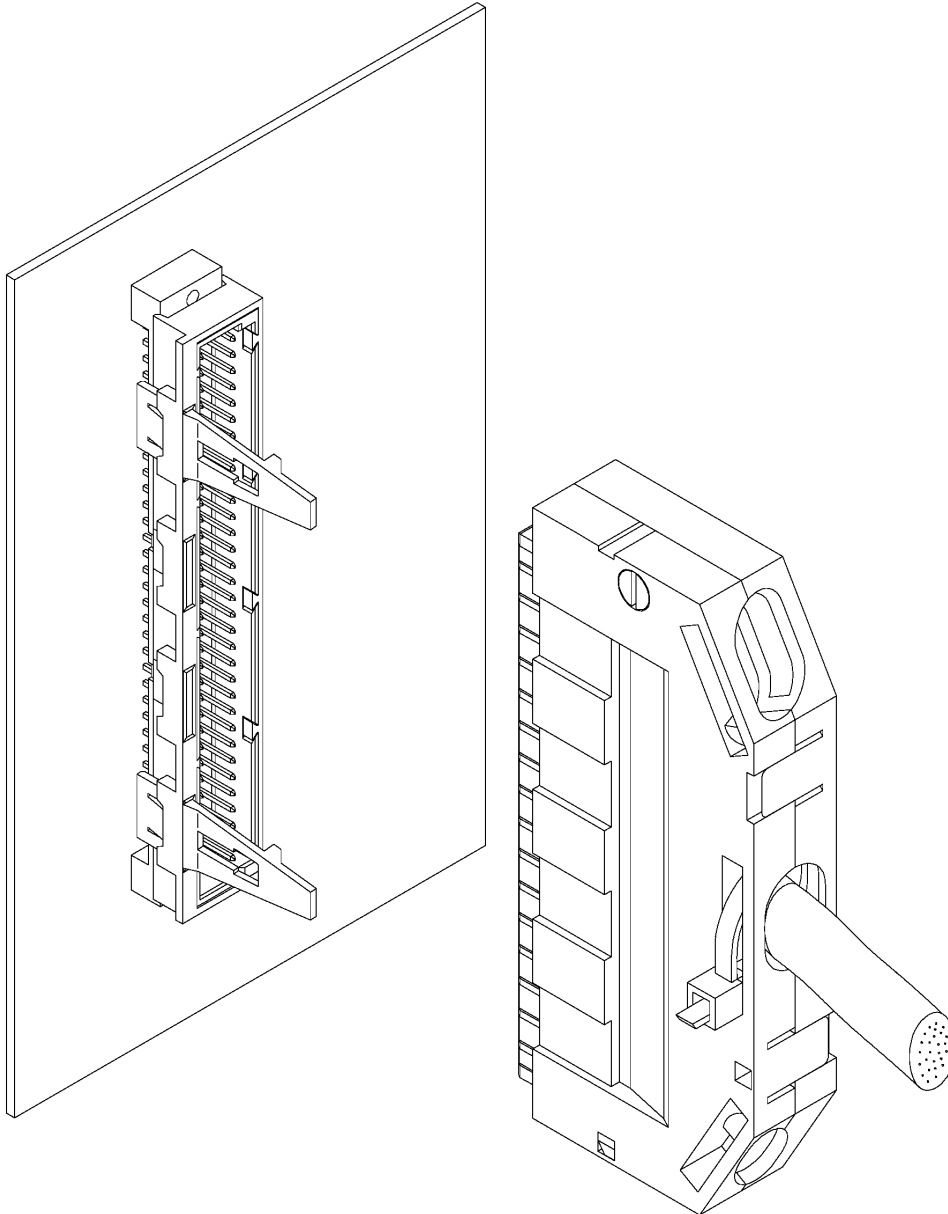

CONNECTOR HOUSING SYSTEM
HOUSINGS FOR C-AND R-TYPE CONNECTORS

Material: PC
Flammability: UL 94 V-O
Colour: Grey

Valukumpu Oy ■ Raivaajantie 1 ■ FI-80100 Joensuu ■ Finland
■ Tel. +358-13-564 320 ■ Fax +358-13-313 3600 ■ www.valukumpu.fi
■ e-mail: sales @valukumpu.fi

Subject to modifications without prior notice

HOUSINGS FOR C AND R CONNECTORS

Ordering code

| | | |
|-------|---|---|
| PCHI | Housing for C-female IDC, solder and wire wrap types and R-male |  |
| PCHIS | Whole set consisting of two pieces of PCHI and the required screws and cable tie. |  |
| PCHL | Housing for C-male and R-female |  |
| PCHLS | Whole set consisting of two pieces of PCHL and the required screws and cable tie. |  |