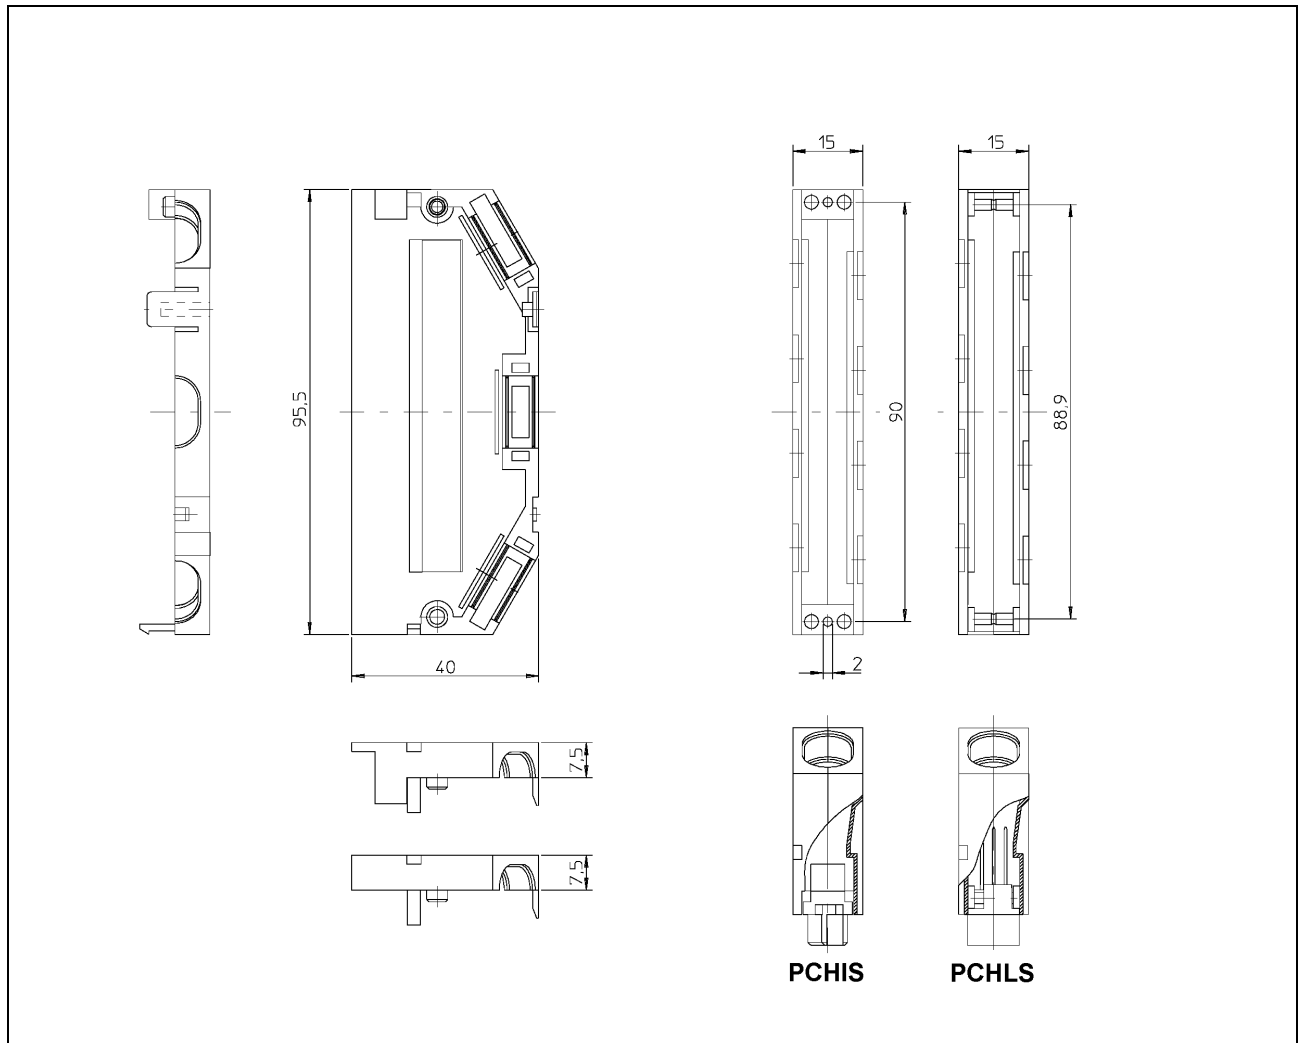

Subject to modifications without prior notice

HOUSINGS FOR C AND R CONNECTORS

Ordering code

| | | |
|-------|---|---|
| PCHI | Housing for C-female IDC, solder and wire wrap types and R-male |  |
| PCHIS | Whole set consisting of two pieces of PCHI and the required screws and cable tie. |  |
| PCHL | Housing for C-male and R-female |  |
| PCHLS | Whole set consisting of two pieces of PCHL and the required screws and cable tie. |  |