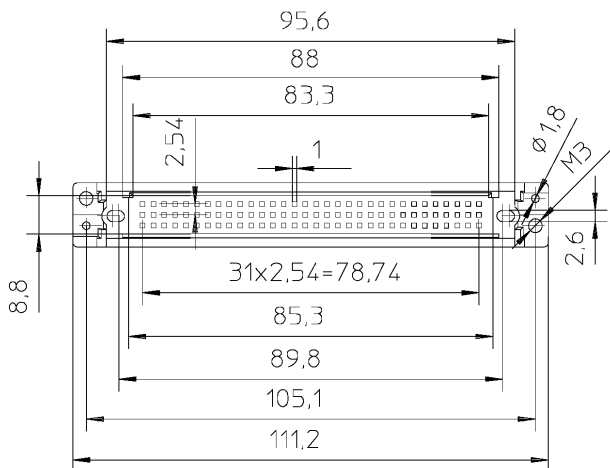

**CONNECTOR HOUSING SYSTEM
GUIDE FRAME FOR CABLE HOUSING PCH**

GUIDE FRAME FOR CABLE HOUSING PCH

Ordering Code	PCKL
Material	Polycarbonate
Colour	Black

SPACERS

Ordering Code	PCKM-5
----------------------	--------