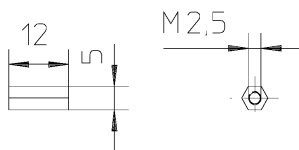

**CONNECTOR HOUSING SYSTEM
GUIDE FRAME FOR CABLE HOUSING PCH**

GUIDE FRAME FOR CABLE HOUSING PCH

Ordering Code	PCKL
Material	Polycarbonate
Colour	Black

SPACERS

Ordering Code	PCKM-5
----------------------	--------