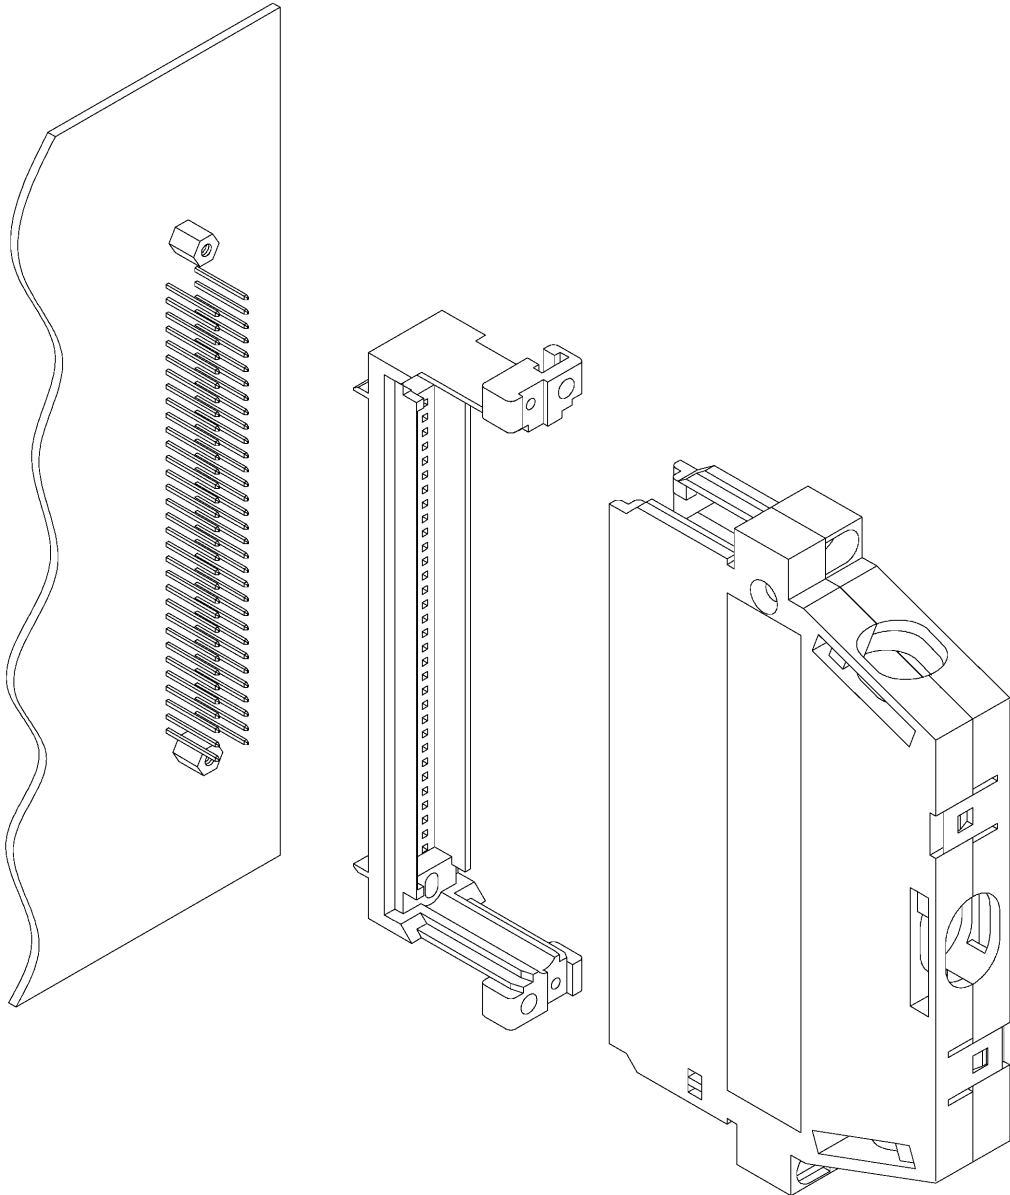

**CONNECTOR HOUSING SYSTEM
GUIDE FRAME FOR CABLE HOUSING PCH**

GUIDE FRAME FOR CABLE HOUSING PCH

Ordering Code	PCKL
Material	Polycarbonate
Colour	Black

SPACERS

Ordering Code	PCKM-5
----------------------	--------