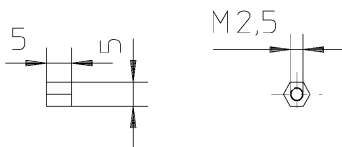

**CONNECTOR HOUSING SYSTEM
GUIDE FRAME FOR CABLE HOUSING PCH**

GUIDE FRAME FOR CABLE HOUSING PCH

Ordering Code	PCKL
Material	Polycarbonate
Colour	Black

SPACERS

Ordering Code	PCKM-5
----------------------	--------