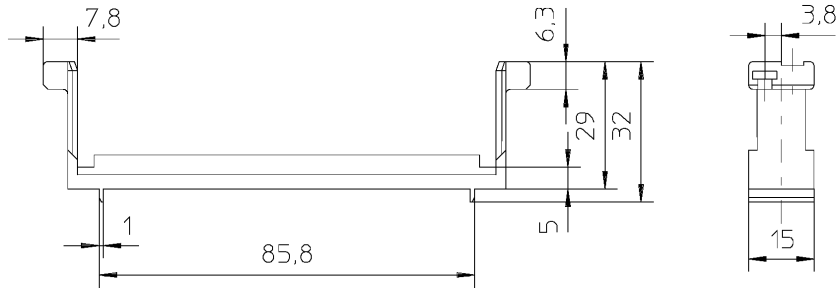

**CONNECTOR HOUSING SYSTEM
GUIDE FRAME FOR CABLE HOUSING PCH**

GUIDE FRAME FOR CABLE HOUSING PCH

Ordering Code	PCKL
Material	Polycarbonate
Colour	Black

SPACERS

Ordering Code	PCKM-5
----------------------	--------