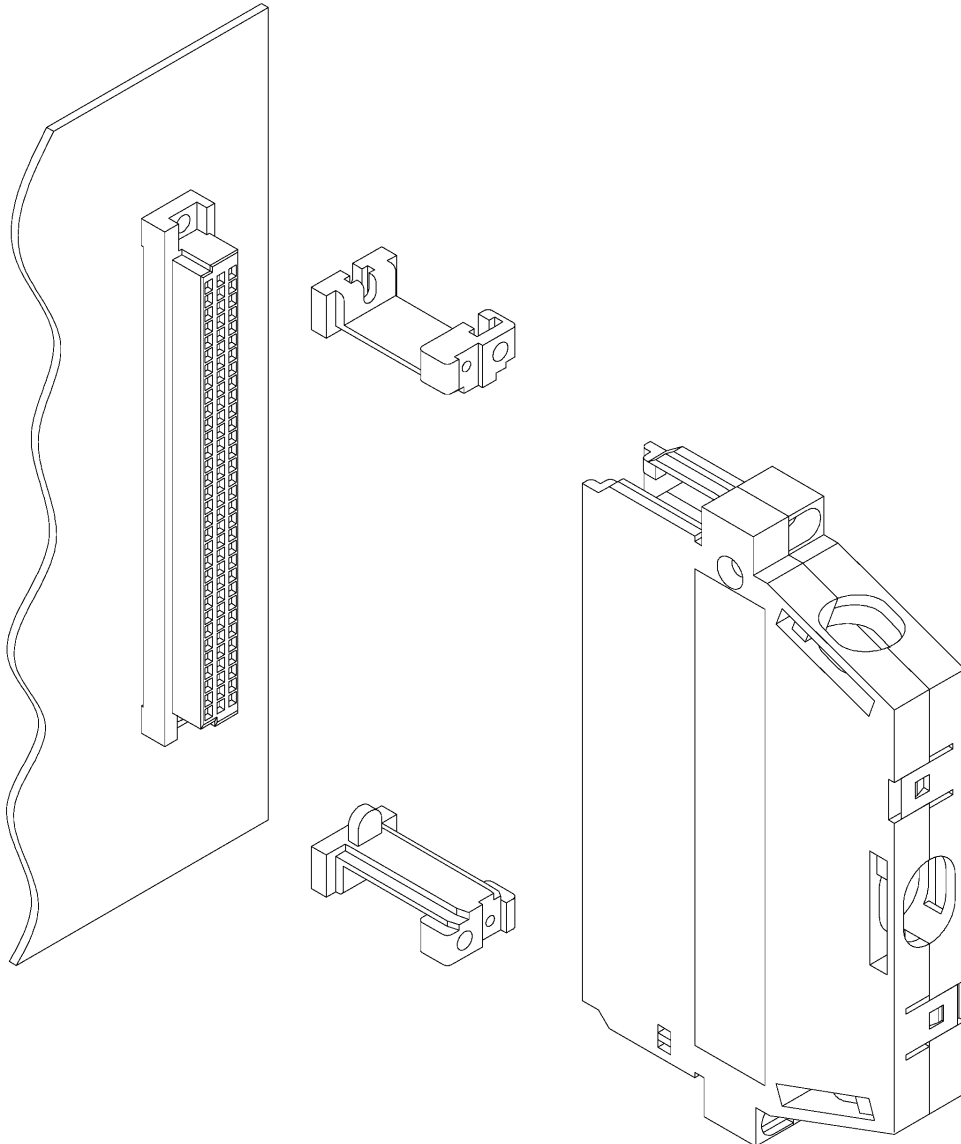

**CONNECTOR HOUSING SYSTEM
GUIDE PARTS FOR CABLE HOUSING PCH**

GUIDE PARTS FOR CABLE HOUSING PCH

Ordering Code	PCKT
Material	Polycarbonate
Colour	Black