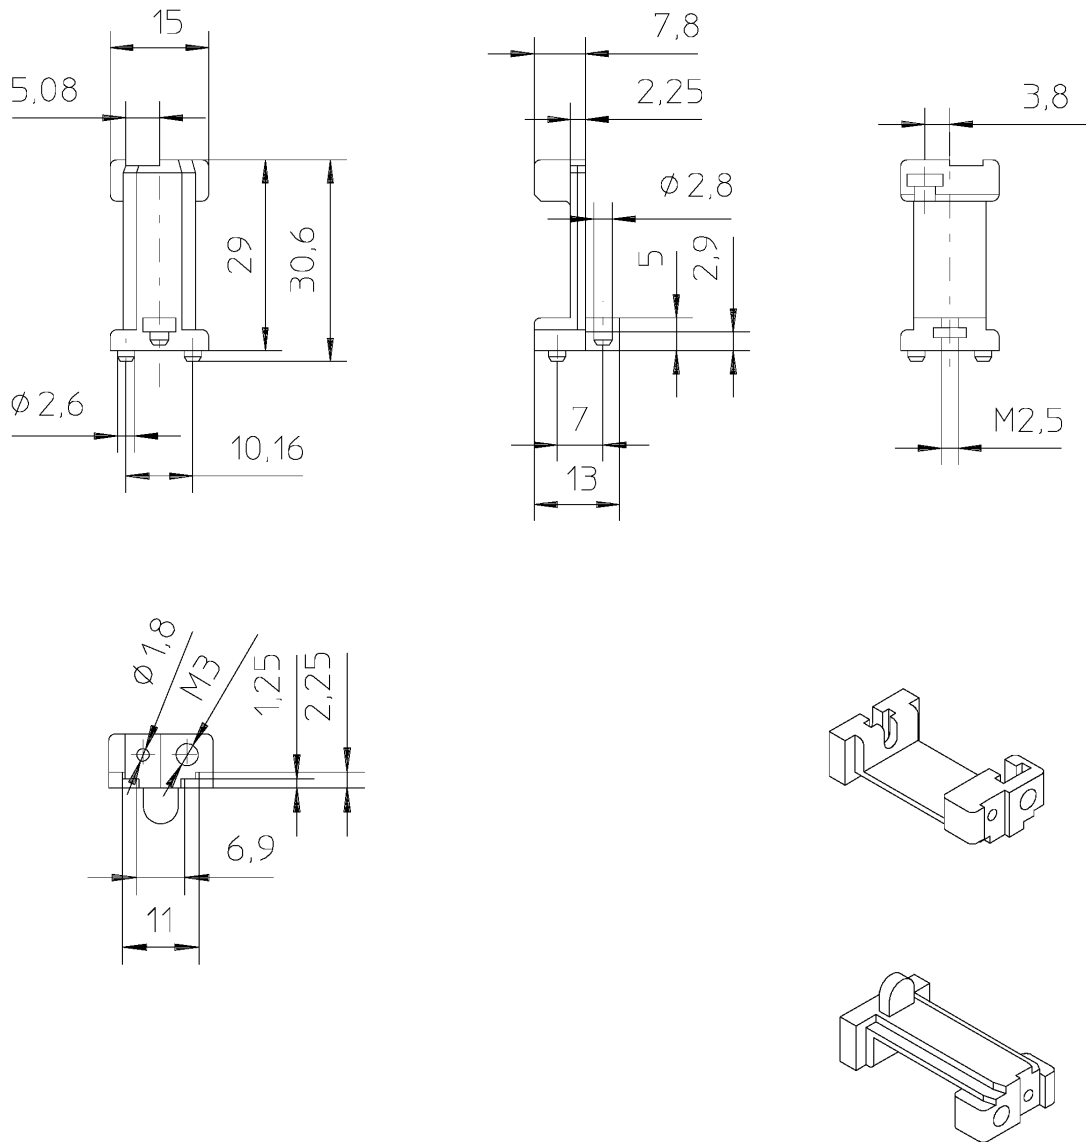

**CONNECTOR HOUSING SYSTEM
GUIDE PARTS FOR CABLE HOUSING PCH**

GUIDE PARTS FOR CABLE HOUSING PCH

Ordering Code	PCKT
Material	Polycarbonate
Colour	Black