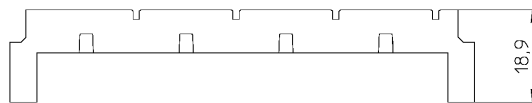

SHROUDS (PCS...)

Ordering Code

PCS5,5

PCS12,5

Material Glass fiber filled polyester

Flammability UL 94 V-O

Colour Grey

Fixing With M 2.5 plastite screws

Locking frames, see PC/1L and C/1L.

TYPE	* DIM	Suited for PCB thickness	Pin length A
PSC5,5	5.5	2.4	13
PCS12,5	12.5	2.4	20

Other standoffs on request.