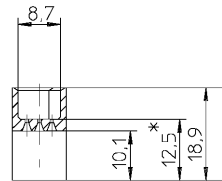

SHROUDS (PCS...)

Ordering Code

PCS5,5

PCS12,5

Material Glass fiber filled polyester

Flammability UL 94 V-O

Colour Grey

Fixing With M 2.5 plastite screws

Locking frames, see PC/1L and C/1L.

TYPE	* DIM	Suited for PCB thickness	Pin length A
PSC5,5	5.5	2.4	13
PCS12,5	12.5	2.4	20

Other standoffs on request.