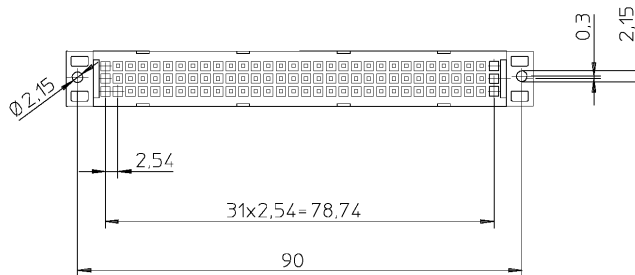

SHROUDS (PCS...)

Ordering Code

PCS5,5

PCS12,5

Material Glass fiber filled polyester

Flammability UL 94 V-O

Colour Grey

Fixing With M 2.5 plastite screws

Locking frames, see PC/1L and C/1L.

TYPE	* DIM	Suited for PCB thickness	Pin length A
PSC5,5	5.5	2.4	13
PCS12,5	12.5	2.4	20

Other standoffs on request.