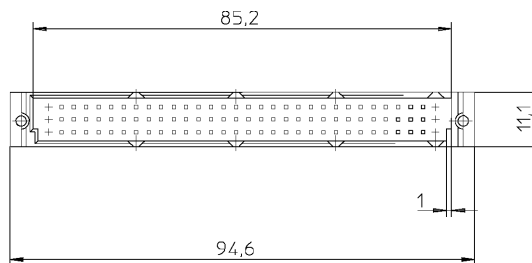

SHROUDS (PCS...)

Ordering Code

PCS5,5

PCS12,5

Material Glass fiber filled polyester

Flammability UL 94 V-O

Colour Grey

Fixing With M 2.5 plastite screws

Locking frames, see PC/1L and C/1L.

TYPE	* DIM	Suited for PCB thickness	Pin length A
PSC5,5	5.5	2.4	13
PCS12,5	12.5	2.4	20

Other standoffs on request.