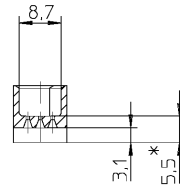

SHROUDS (PCS...)

Ordering Code

PCS5,5

PCS12,5

Material Glass fiber filled polyester

Flammability UL 94 V-O

Colour Grey

Fixing With M 2.5 plastite screws

Locking frames, see PC/1L and C/1L.

TYPE	* DIM	Suited for PCB thickness	Pin length A
PSC5,5	5.5	2.4	13
PCS12,5	12.5	2.4	20

Other standoffs on request.