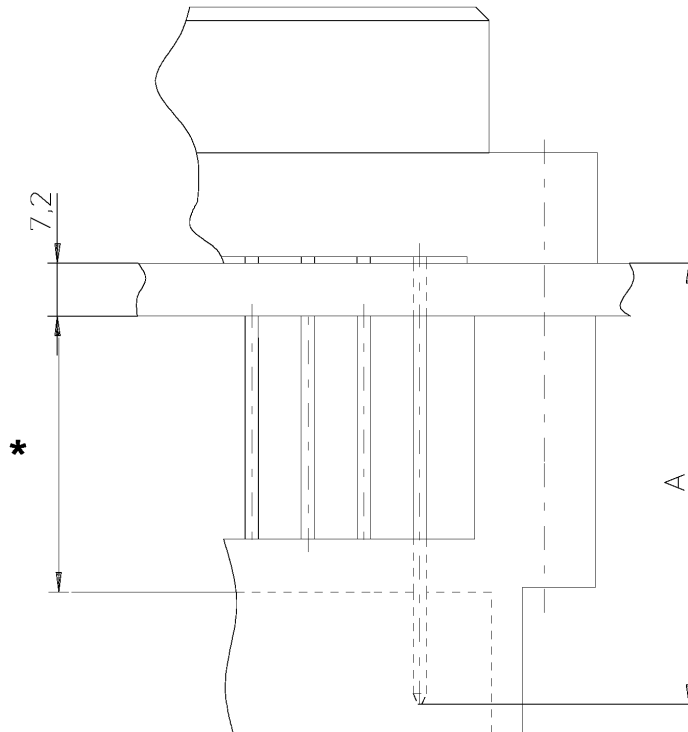

SHROUDS (PCS...)

Ordering Code

PCS5,5

PCS12,5

Material Glass fiber filled polyester

Flammability UL 94 V-O

Colour Grey

Fixing With M 2.5 plastite screws

Locking frames, see PC/1L and C/1L.

TYPE	* DIM	Suited for PCB thickness	Pin length A
PSC5,5	5.5	2.4	13
PCS12,5	12.5	2.4	20

Other standoffs on request.