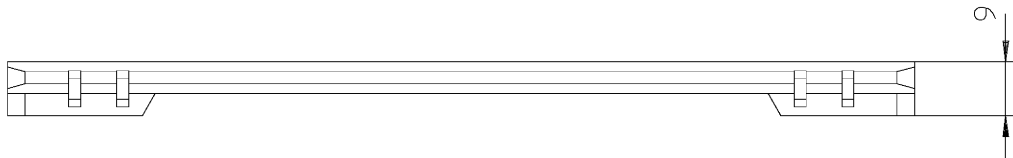

SUPPLEMENTARY PRODUCTS

Guide Rail

GUIDE RAIL

Ordering code:

Material:

Colour:

Flammability rate (UL94)

PKO

Ordering code:
(with 0.7 mm holes)

Material:

Colour:

Flammability rate (UL94)

PKR 40

PKR 40-0,7

Glass fiber filled polyester

Grey