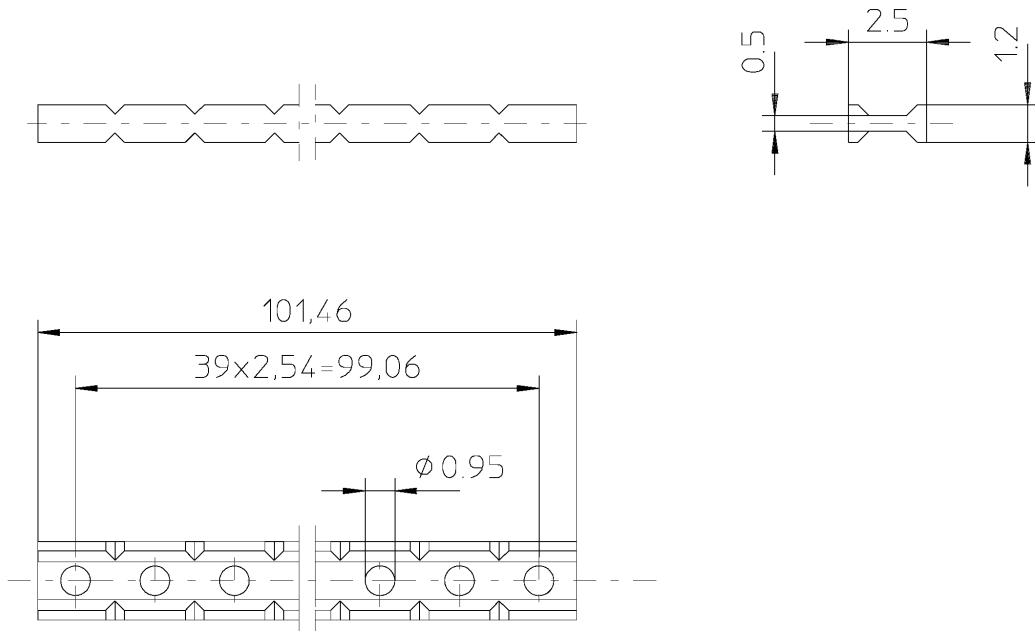

SUPPLEMENTARY PRODUCTS

Guide Rail

GUIDE RAIL

Ordering code:

Material:

Colour:

Flammability rate (UL94)

PKO

Ordering code:
(with 0.7 mm holes)

Material:

Colour:

Flammability rate (UL94)

PKR 40

PKR 40-0,7

Glass fiber filled polyester

Grey