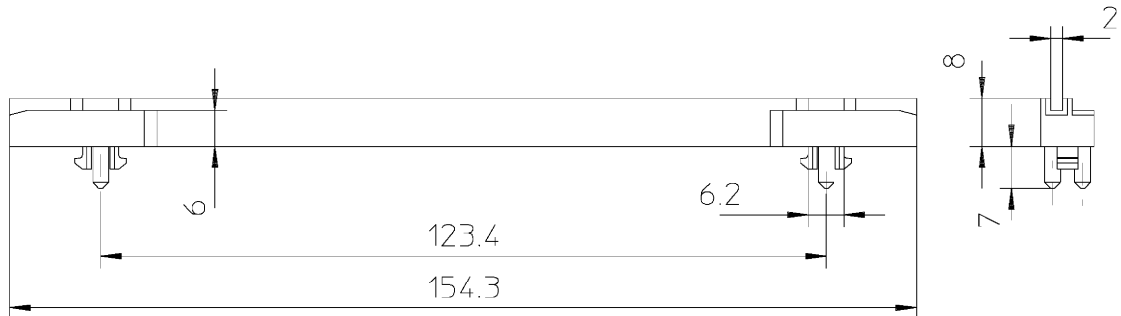

SUPPLEMENTARY PRODUCTS

Guide Rail

GUIDE RAIL

Ordering code:

Material:

Colour:

Flammability rate (UL94)

PKO

Ordering code:
(with 0.7 mm holes)

Material:

Colour:

Flammability rate (UL94)

PKR 40

PKR 40-0,7

Glass fiber filled polyester

Grey